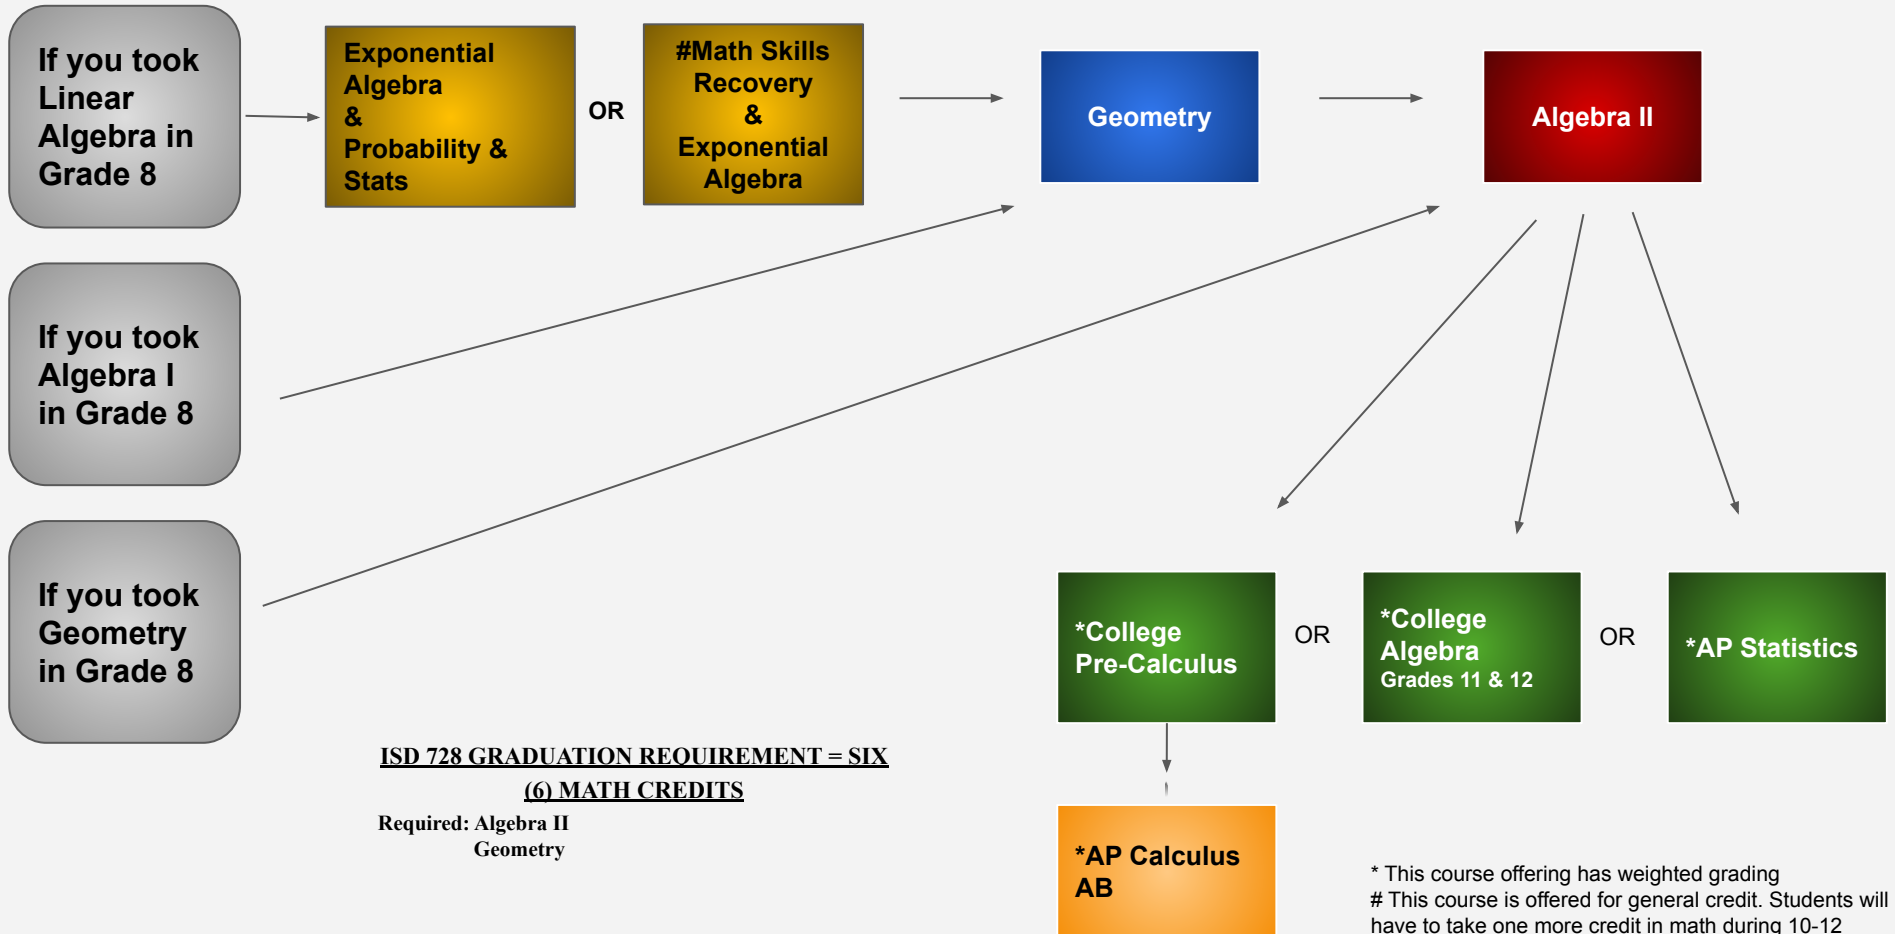

RHS MATH COURSE OFFERINGS SEQUENCE OPTIONS

ISD 728 GRADUATION REQUIREMENT = SIX

(6) MATH CREDITS

Required: Algebra II
Geometry

* This course offering has weighted grading
This course is offered for general credit. Students will have to take one more credit in math during 10-12 grade.