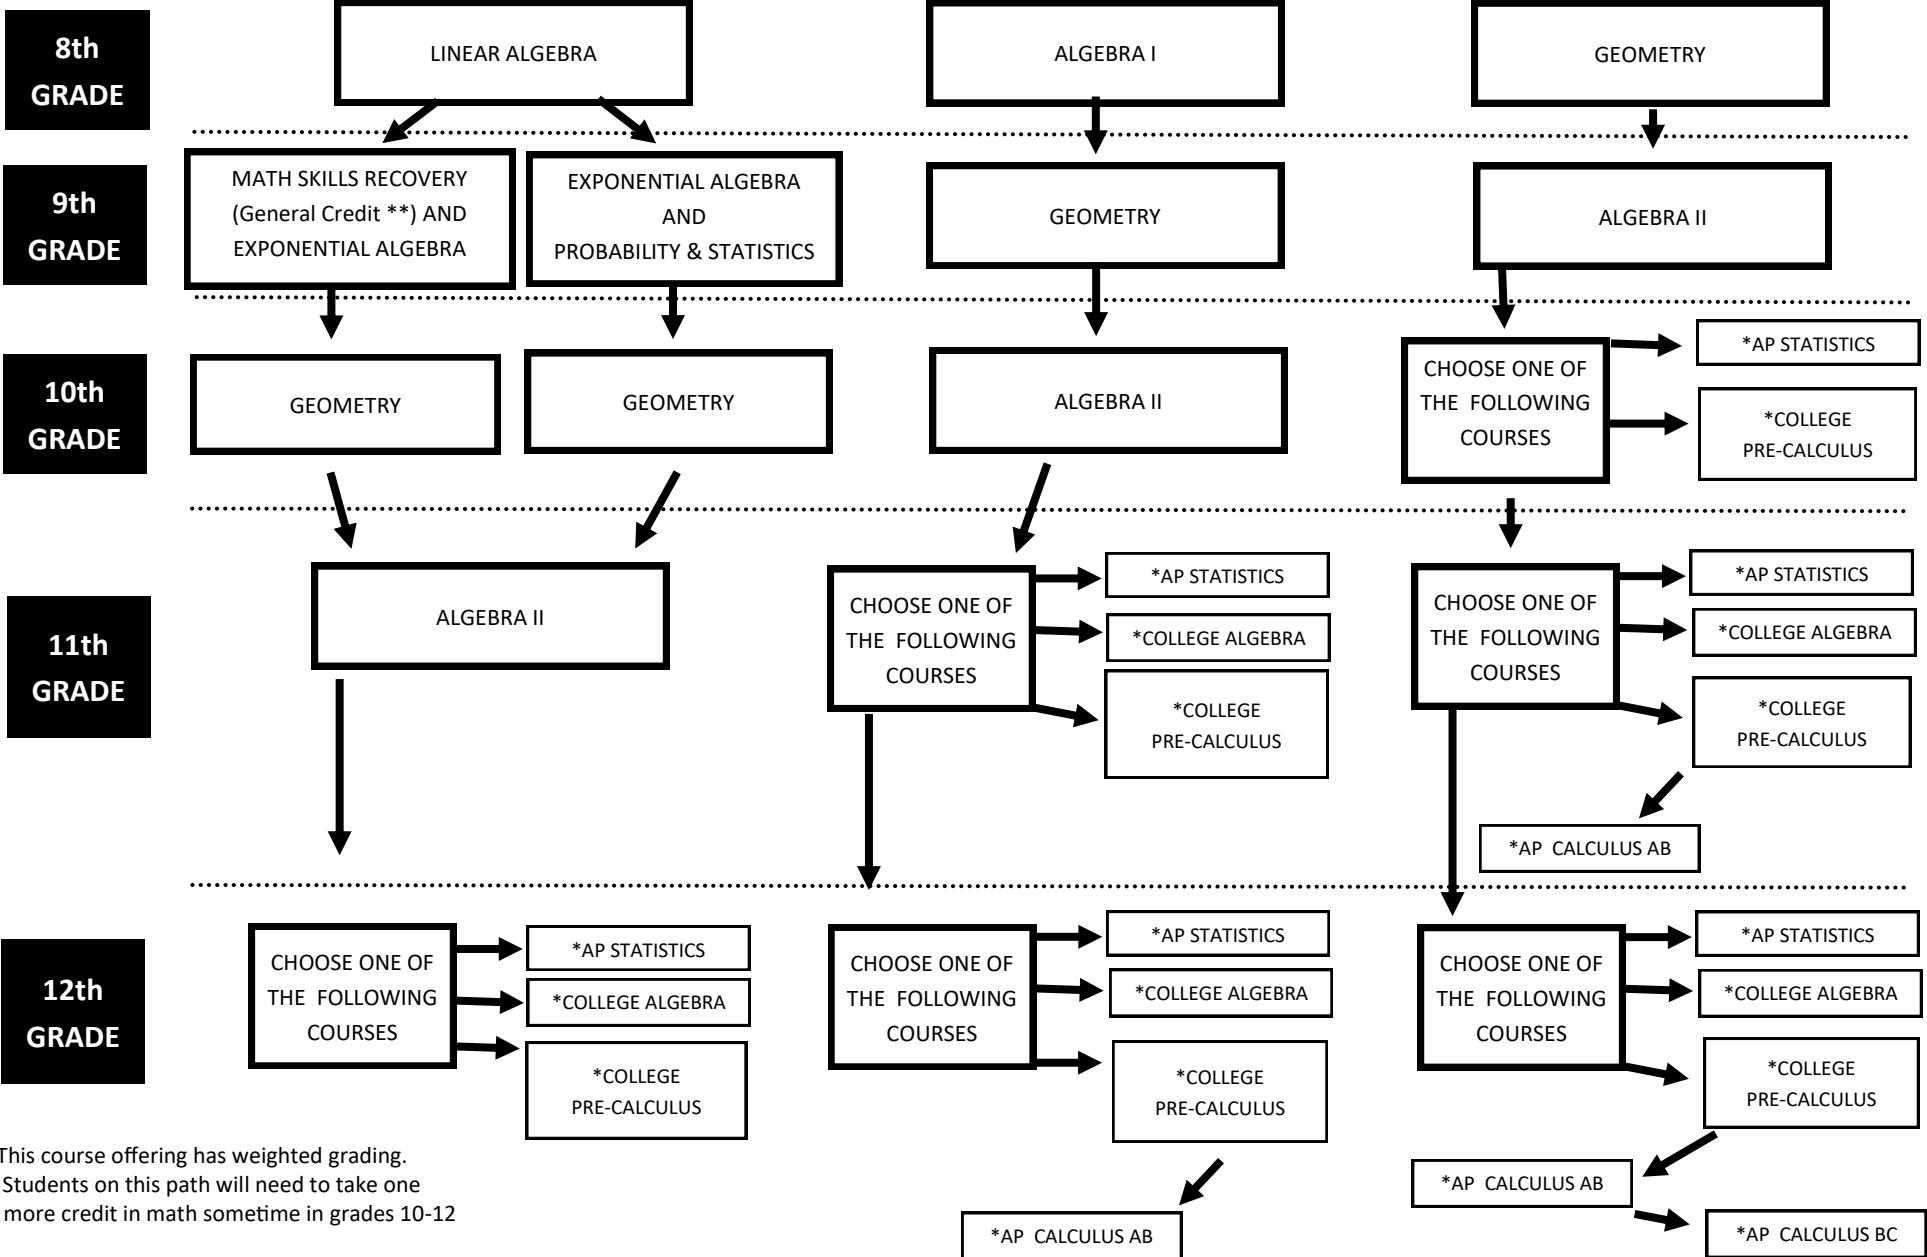

RHS MATH COURSE OFFERINGS SEQUENCE OPTIONS

Current as of 11/14/17 pkh

ISD 728 GRADUATION REQUIREMENT = SIX (6) MATH CREDITS: 2 credits earned in Algebra II & taking Geometry is required

*= This course offering has weighted grading.
 ** = Students on this path will need to take one more credit in math sometime in grades 10-12